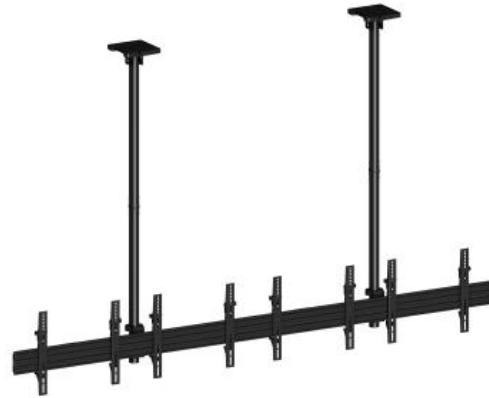

Specification

M Ceiling Mount Pro MBC4X1U

Article No:	7 350 073 733 484
For screen size:	40"-65"
Type:	Single MBC4X1U
Universal & VESA standard:	Adjustable from 100x100 to 600x400 max Optional VESA 800x600
Material:	Steel, Aluminium
Color:	Black
Surface Finish:	Powder coating/Anodic Oxidation
Weight:	36 kg
Measurements	530x338x20 cm
Max Load:	30 kg per screen
Pillar length:	Min: 580mm to Max: 1550 mm from ceiling to VESA plate center Extension pipes: 3m (800mm*8pcs) included
Tilt:	Yes, 0~15°
Swivel:	Yes, 360°
Rotate:	Yes, ±4°
Cable Management:	Yes
Options:	Extension pipes : 0.8m, 1.5m, 3.0m
Certifications:	CE
Warranty:	5 years

Retail Package Specification

Package Parcels:	1 pcs
Package Measurements:	131.2 x 38.7 x 14.2 cm
Package Weight:	39.14 kg