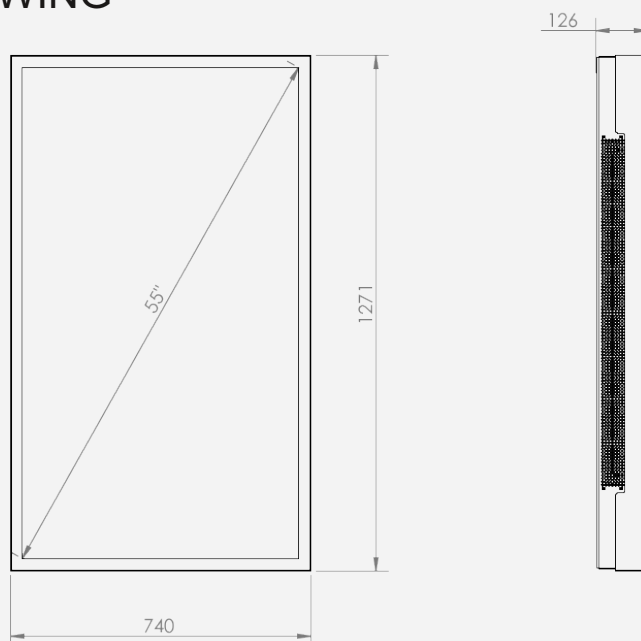

Wall casing for Outdoors

Our outdoor wall casing is perfect for marketing and information outside.

Designed for all weather conditions. Smooth design without visible cables for mounting on wall. Different models in landscape and portrait mode to allow airflow from top to bottom as only the sides are covered completely to the wall. Available in black and white as standard.

TECHNICAL DRAWING

SPECIFICATION

Features

- No visible cables
- Covered from sides
- Cable outlets on top and bottom
- Optimized air ventilation after Samsung requirements
- Wall mount included
- Add a key lock to prevent thievery